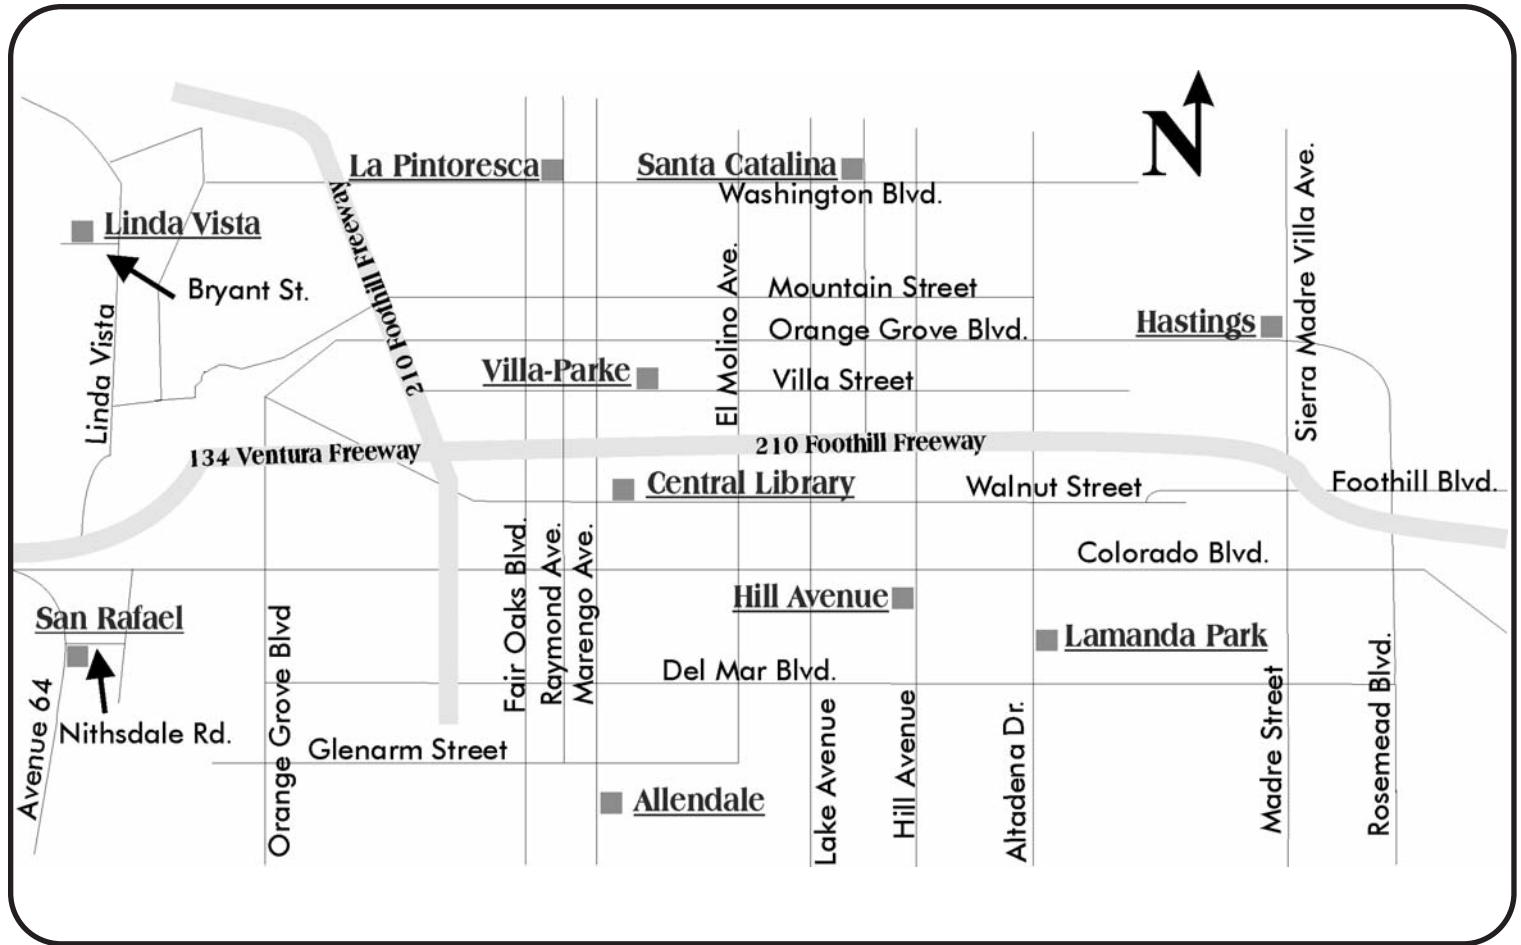

LA PINTORESCA BRANCH

1355 North Raymond Avenue • 626-744-7268
Monday-Saturday 9 a.m. - 6 p.m.

LINDA VISTA BRANCH

1281 Bryant Street • 626-744-7278
Monday-Thursday & Saturday 10 a.m. - 6 p.m.
Friday 9 a.m. - 1 p.m.