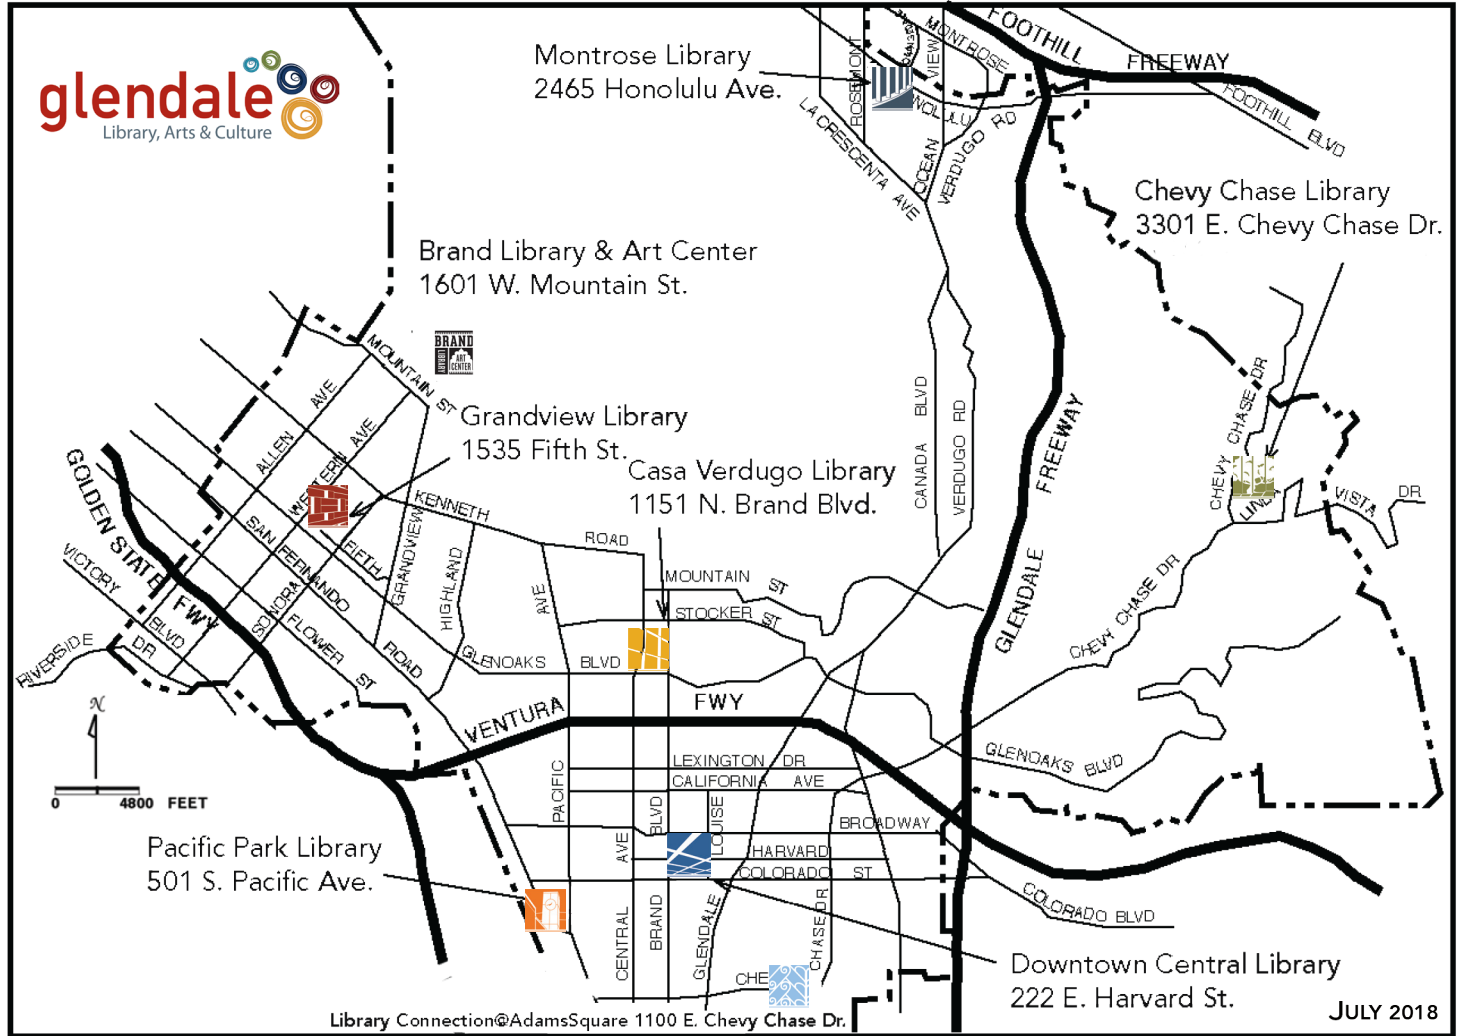

Chevy Chase Library

3301 E. Chevy Chase Dr.
 Glendale CA 91206
 818-548-2046
 Wednesday 2 PM - 8 PM
 Saturday 12 PM - 5 PM

Grandview Library

1535 Fifth St.
 Glendale CA 91201
 818-548-2049
 Monday - Friday 1:30 PM - 6 PM